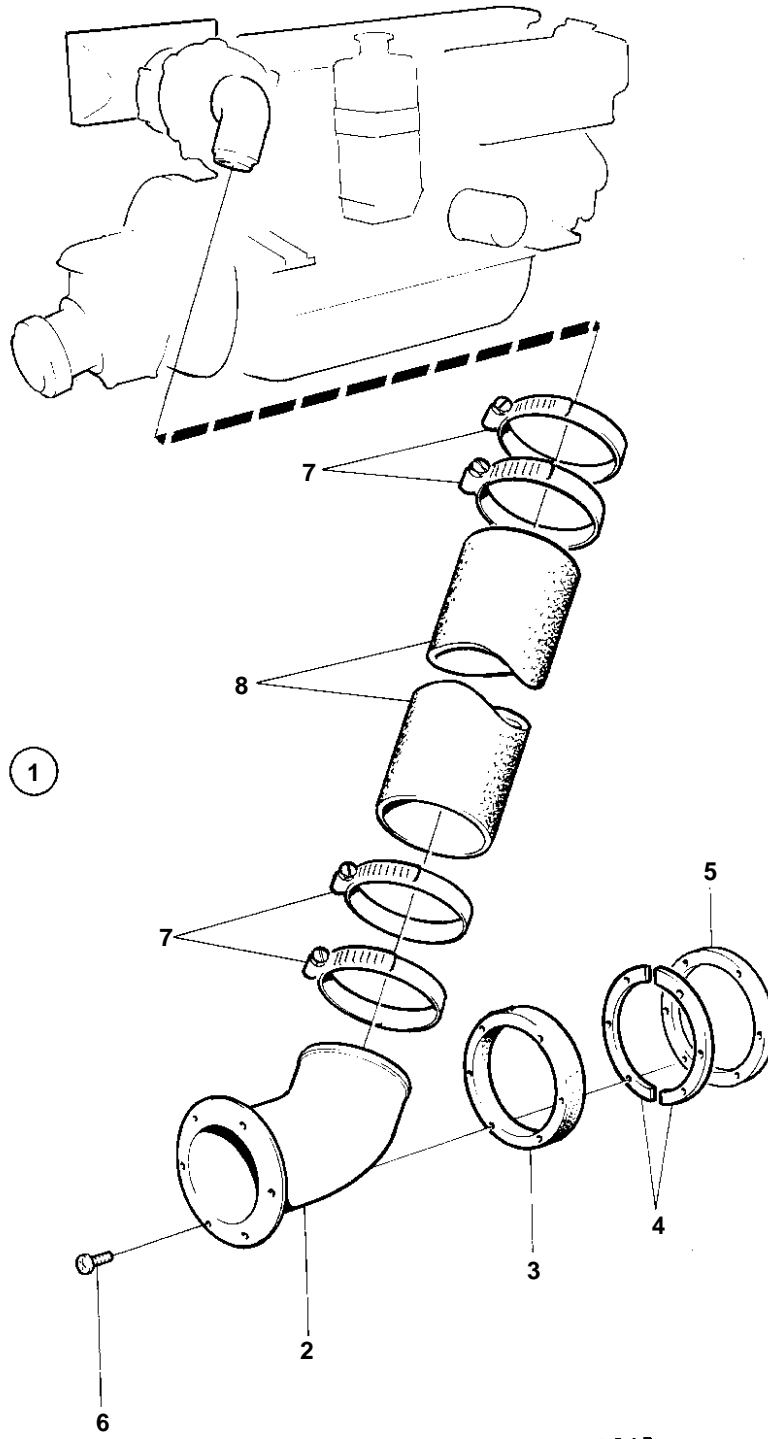

TMD40A,TMD40B,TMD40C,TAMD40A,TAMD40B

TMD40A,TMD40B,TMD40C,TAMD40A,TAMD40B

REF	PART NO.	QTY	DESCRIPTION	NOTES
1	828295	1	Hull fitting	
2		1	· EXHAUST GROMMET	
3	828293	1	· Expander	
4		2	· WASHER	EARLY TYPE (828294). REPLACED BY 828412.
5	828412	1	· Washer	LATE TYPE
6	828410	6	· Screw	
7	961675	4	· Hose clamp	
8	828729	X	Exhaust hose	(828303)